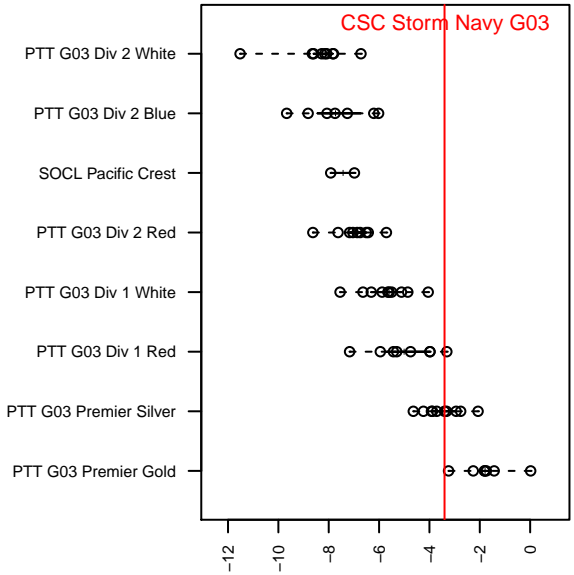

CSC Storm Navy G03

Corvallis SC
 Corvallis, OR
 G03 total strength=785
 attack=1.33 defense=0.68
 fall league = PTT G03 Premier Silver
 spr league = Spr OYS G03 Premier White

alt names used:
 CORVALLIS CSC 03G NAVY (OR)
 Corvallis SC 03G Navy
 CSC 03G Navy
 CSC 03G Navy
 Corvallis SC 03G Navy
 Corvallis SC 03G Navy

Venues played:
 2015 Capital Cup GU12
 2015 Beaverton Cup GU12 Gold
 2015 Bend Premier Cup U12G 9v9 GOLD U12
 2015 PTT G03 Premier Silver
 2015 Spr OYS G03 Premier White
 2015 OYS State Cup G03

CSC Storm Navy G03
 Dots are actual minus expected GF (blue circles) and GA (red triangles).
 Blue line is smoothed change in attack strength. Red is smoothed change in defense strength.

**attack and defense variance (black dot)
relative to other teams
and top 10 in region**

**attack and defense rating
relative to others at age
and all opponents in last 13 months**

Performance relative to 13 month average